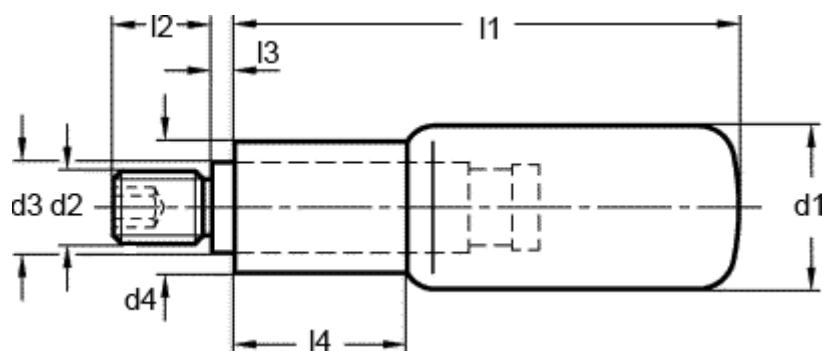

Data Sheet

Article number: 20094419

Description: E+G Revolving handle
GN 798-AL-22-M8

Measures

$d1 = 22$
 $d2 = M8$
 $d3 = 14$
 $d4 = 18.5$
 $l1 = 59.0$
 $l2 = 14$
 $l3 = 2.5$
 $l4 = 21$